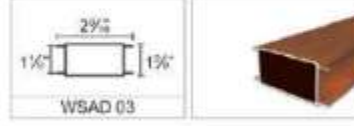

WOOD SOLID ALUMINIUM DOOR

WSAD series

WLF 4512

BK8011 Safety Lock L-Key Adjust Hinges Aluminium Hinges

WLF-4514

WSAD series

WDF 4515

WLF 4516