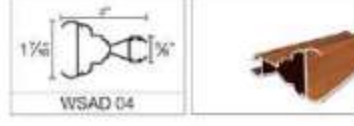

WOOD SOLID ALUMINIUM DOOR

WSAD series

WLF 4512

BK8011 Safety Lock L-Key Adjust Hinges Aluminium Hinges

WLF-4514

WSAD series

WDF 4515

WLF 4516