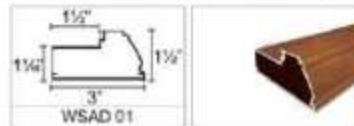

WOOD SOLID ALUMINIUM DOOR

WSAD series

WLF 4512

BK8011 Safety Lock L-Key Adjust Hinges Aluminium Hinges

WLF-4514

WSAD series

WDF 4515

WLF 4516